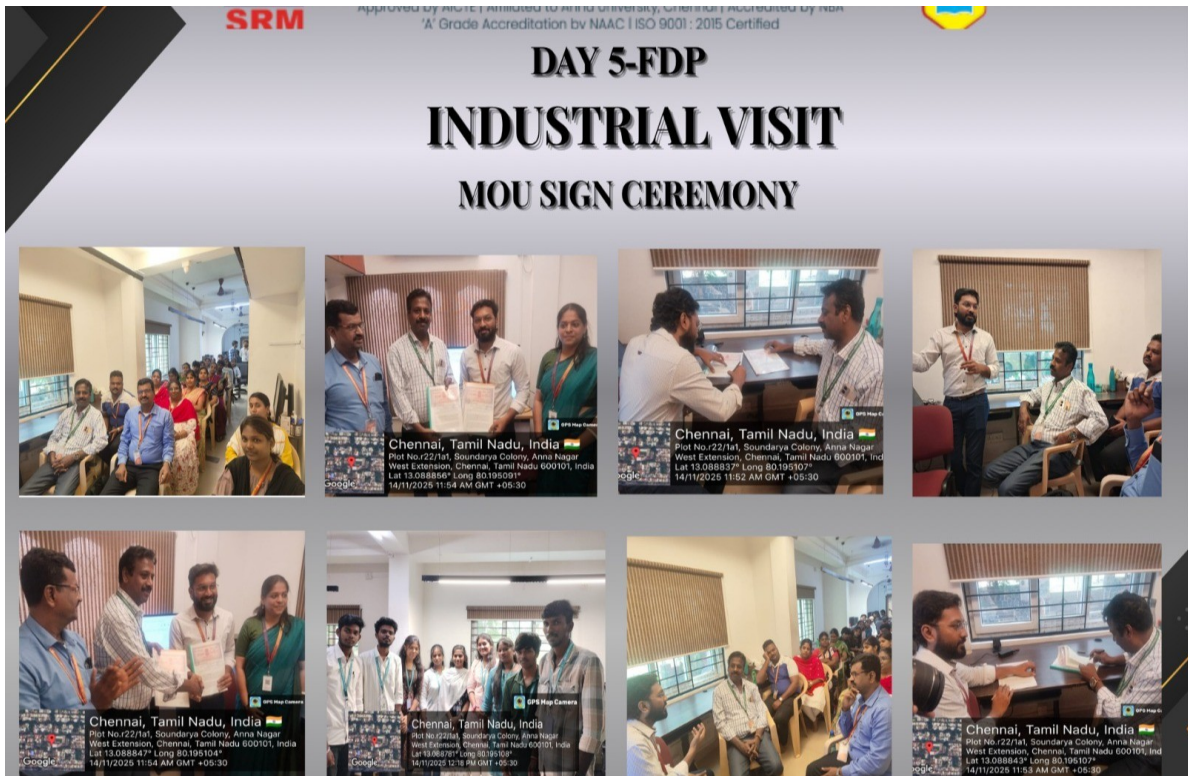

**SRM VALLIAMMAI ENGINEERING COLLEGE**  
(An Autonomous Institution)  
SRM NAGAR, KATTANKULATHUR  
**DEPARTMENT OF ARTIFICIAL INTELLIGENCE AND DATA SCIENCE**

DATE: 03.02.2026  
REV: 00

**EVENT REPORT FOR NEWSLETTER FROM Oct to Dec 2025**

1. D.V. Tamilselvan Second year student successfully completed the 78KM cycling race representing SRM Valliammai Engineering College at the RHB Lekas Highway Ride, Malaysia on 11th October 2025

**DEPARTMENT OF ARTIFICIAL INTELLIGENCE AND DATA SCIENCE**  
**RHB LEKAS HIGHWAY RIDE MALAYSIA 2025**  
**78KM CYCLING RACE**

*Congratulation*

2. The Department of AI&DS, SRM Valliammai Engineering College, successfully conducted a Five-Days FDP on Edge Intelligence on from 10th October 2025 – 14th October 2025

3. The Departments of Artificial Intelligence & Data Science and Cyber Security have signed Memoranda of Understanding (MoUs) with Madras Mind Works, Chennai on 13<sup>th</sup> October 2025.

4. The Departments of Artificial Intelligence & Data Science have signed Memoranda of Understanding (MoUs) with Zimro Private Limited, SecForgTek Solutions on 6<sup>th</sup> Dec 2025.

4. **Ms. R. Lakshmi**, Assistant Professor (Sel. Gr.), **Ms. V. Abrana**, Assistant Professor, **Ms. R. Vaishnavi**, Assistant Professor, **Ms. M. Abinaya**, Assistant Professor, **Ms. G. Ilakiya**, Assistant Professor, **Ms. W. M. Sherlin Sherly**, Assistant Professor, **Ms. R. Manjupriya**, Assistant Professor from The Departments of Artificial Intelligence & Data Science successfully completed NPTEL courses with outstanding performance on 10th November 2025